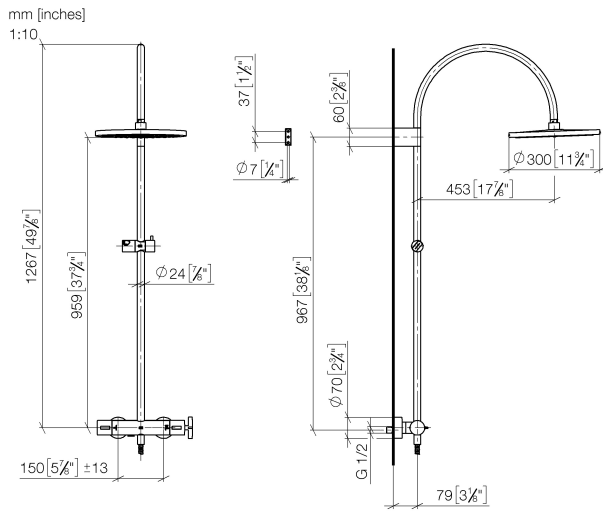

34 460 809

- shower with fixed riser projection 452mm
- overhead shower: rain flow
- rain shower Ø 300 mm
- rain shower with anti-scale system
- max. rainshower flow 14 l/min
- Function from: 10 l/min
- rotary diverter with volume control and shut-off function
- slide-on rosettes Ø 70 mm
- height of fittings up to rain shower (bottom edge) 964mm
- height of fittings up to top edge of elbow 1267mm
- gauge 150 mm - 13 mm
- metal shower hose 1750mm with integrated anti-twist protection
- 1/2" connection
- slide bar
- Pipe diameter 23.5 mm

This article does not include a hand shower!

Intrinsic protection against back flow.

	Chrome	34 460 809-00
	Brushed Platinum	34 460 809-06
	Platinum	34 460 809-08
	Dark Chrome	34 460 809-19
	Brushed Durabrass (23kt Gold)	34 460 809-28
	Brushed Bronze	34 460 809-42
	Brushed Champagne (22kt Gold)	34 460 809-46
	Champagne (22kt Gold)	34 460 809-47
	Brushed Dark Platinum	34 460 809-99

34 460 809

Flow rate chart

Certificates

Belgaqua_24-006- LGA_38736.
27_8.

34 460 809

Spare parts list

No.	Item Number	Name	Quantity used	Delivery time
1	04 12 05 091 00-00	shower	1	10
2	04 28 22 346 00-00	pipe	1	10
3	09 14 10 008 90	seal	1	2
4	90 17 11 150 00-00	holder	1	10
5	28 322 970-00	Metal shower hose 1/2" x 3/8" x 1750 mm - Chrome	1	2
6	12 570 970-00	Slide unit - Chrome	1	10
7	90 28 22 349 00-00	pipe	1	10
8	04 17 01 250 00-00	connection	1	10
9	90 17 33 015 00-00	handle	1	10
10	90 14 20 026 00 90	seal	1	2
11	90 17 33 030 00-00	handle	1	10