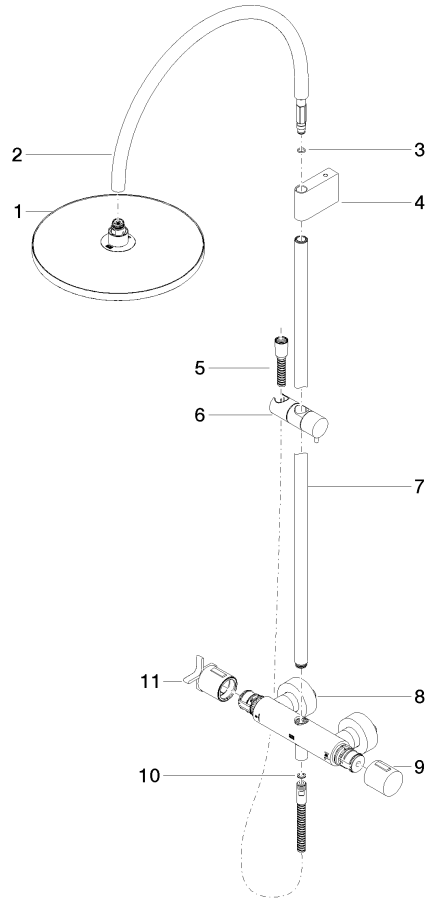

34 460 809

- shower with fixed riser projection 452mm
- overhead shower: rain flow
- rain shower Ø 300 mm
- rain shower with anti-scale system
- max. rainshower flow 14 l/min
- Function from: 10 l/min
- rotary diverter with volume control and shut-off function
- slide-on rosettes Ø 70 mm
- height of fittings up to rain shower (bottom edge) 964mm
- height of fittings up to top edge of elbow 1267mm
- gauge 150 mm - 13 mm
- metal shower hose 1750mm with integrated anti-twist protection
- 1/2" connection
- slide bar
- Pipe diameter 23.5 mm

This article does not include a hand shower!

Intrinsic protection against back flow.

	Chrome	34 460 809-00
	Brushed Platinum	34 460 809-06
	Platinum	34 460 809-08
	Dark Chrome	34 460 809-19
	Brushed Durabrass (23kt Gold)	34 460 809-28
	Brushed Bronze	34 460 809-42
	Brushed Champagne (22kt Gold)	34 460 809-46
	Champagne (22kt Gold)	34 460 809-47
	Brushed Dark Platinum	34 460 809-99

34 460 809

Flow rate chart

Certificates

Belgaqua_24-006- LGA_38736.
27_8.

34 460 809

Spare parts list

No.	Item Number	Name	Quantity used	Delivery time
1	04 12 05 091 00-00	shower	1	10
2	04 28 22 346 00-00	pipe	1	10
3	09 14 10 008 90	seal	1	2
4	90 17 11 150 00-00	holder	1	10
5	28 322 970-00	Metal shower hose 1/2" x 3/8" x 1750 mm - Chrome	1	2
6	12 570 970-00	Slide unit - Chrome	1	10
7	90 28 22 349 00-00	pipe	1	10
8	04 17 01 250 00-00	connection	1	10
9	90 17 33 015 00-00	handle	1	10
10	90 14 20 026 00 90	seal	1	2
11	90 17 33 030 00-00	handle	1	10